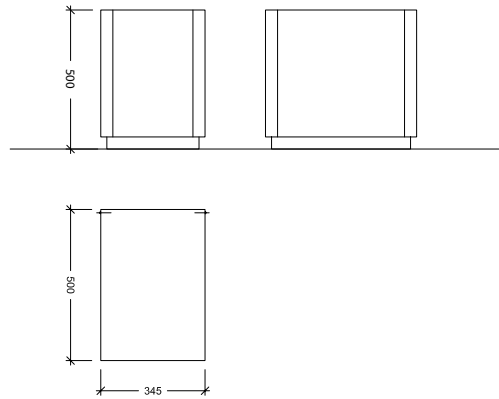

Dimensions:

Outer dimensions 500 (W) x 500 (H) x 345 (D)

FUNCTIONALDESIGN NO. 64, Plant bowl

Materials:

Frame and lid: Galvanized steel or painted with optional RAL-colour on stainless steel.
Side covering: Free choice – wood, painted metal, stone, glass, etc.

Dimensions:

Outer dimensions: 500(W) x 500(D) x 500(H) mm